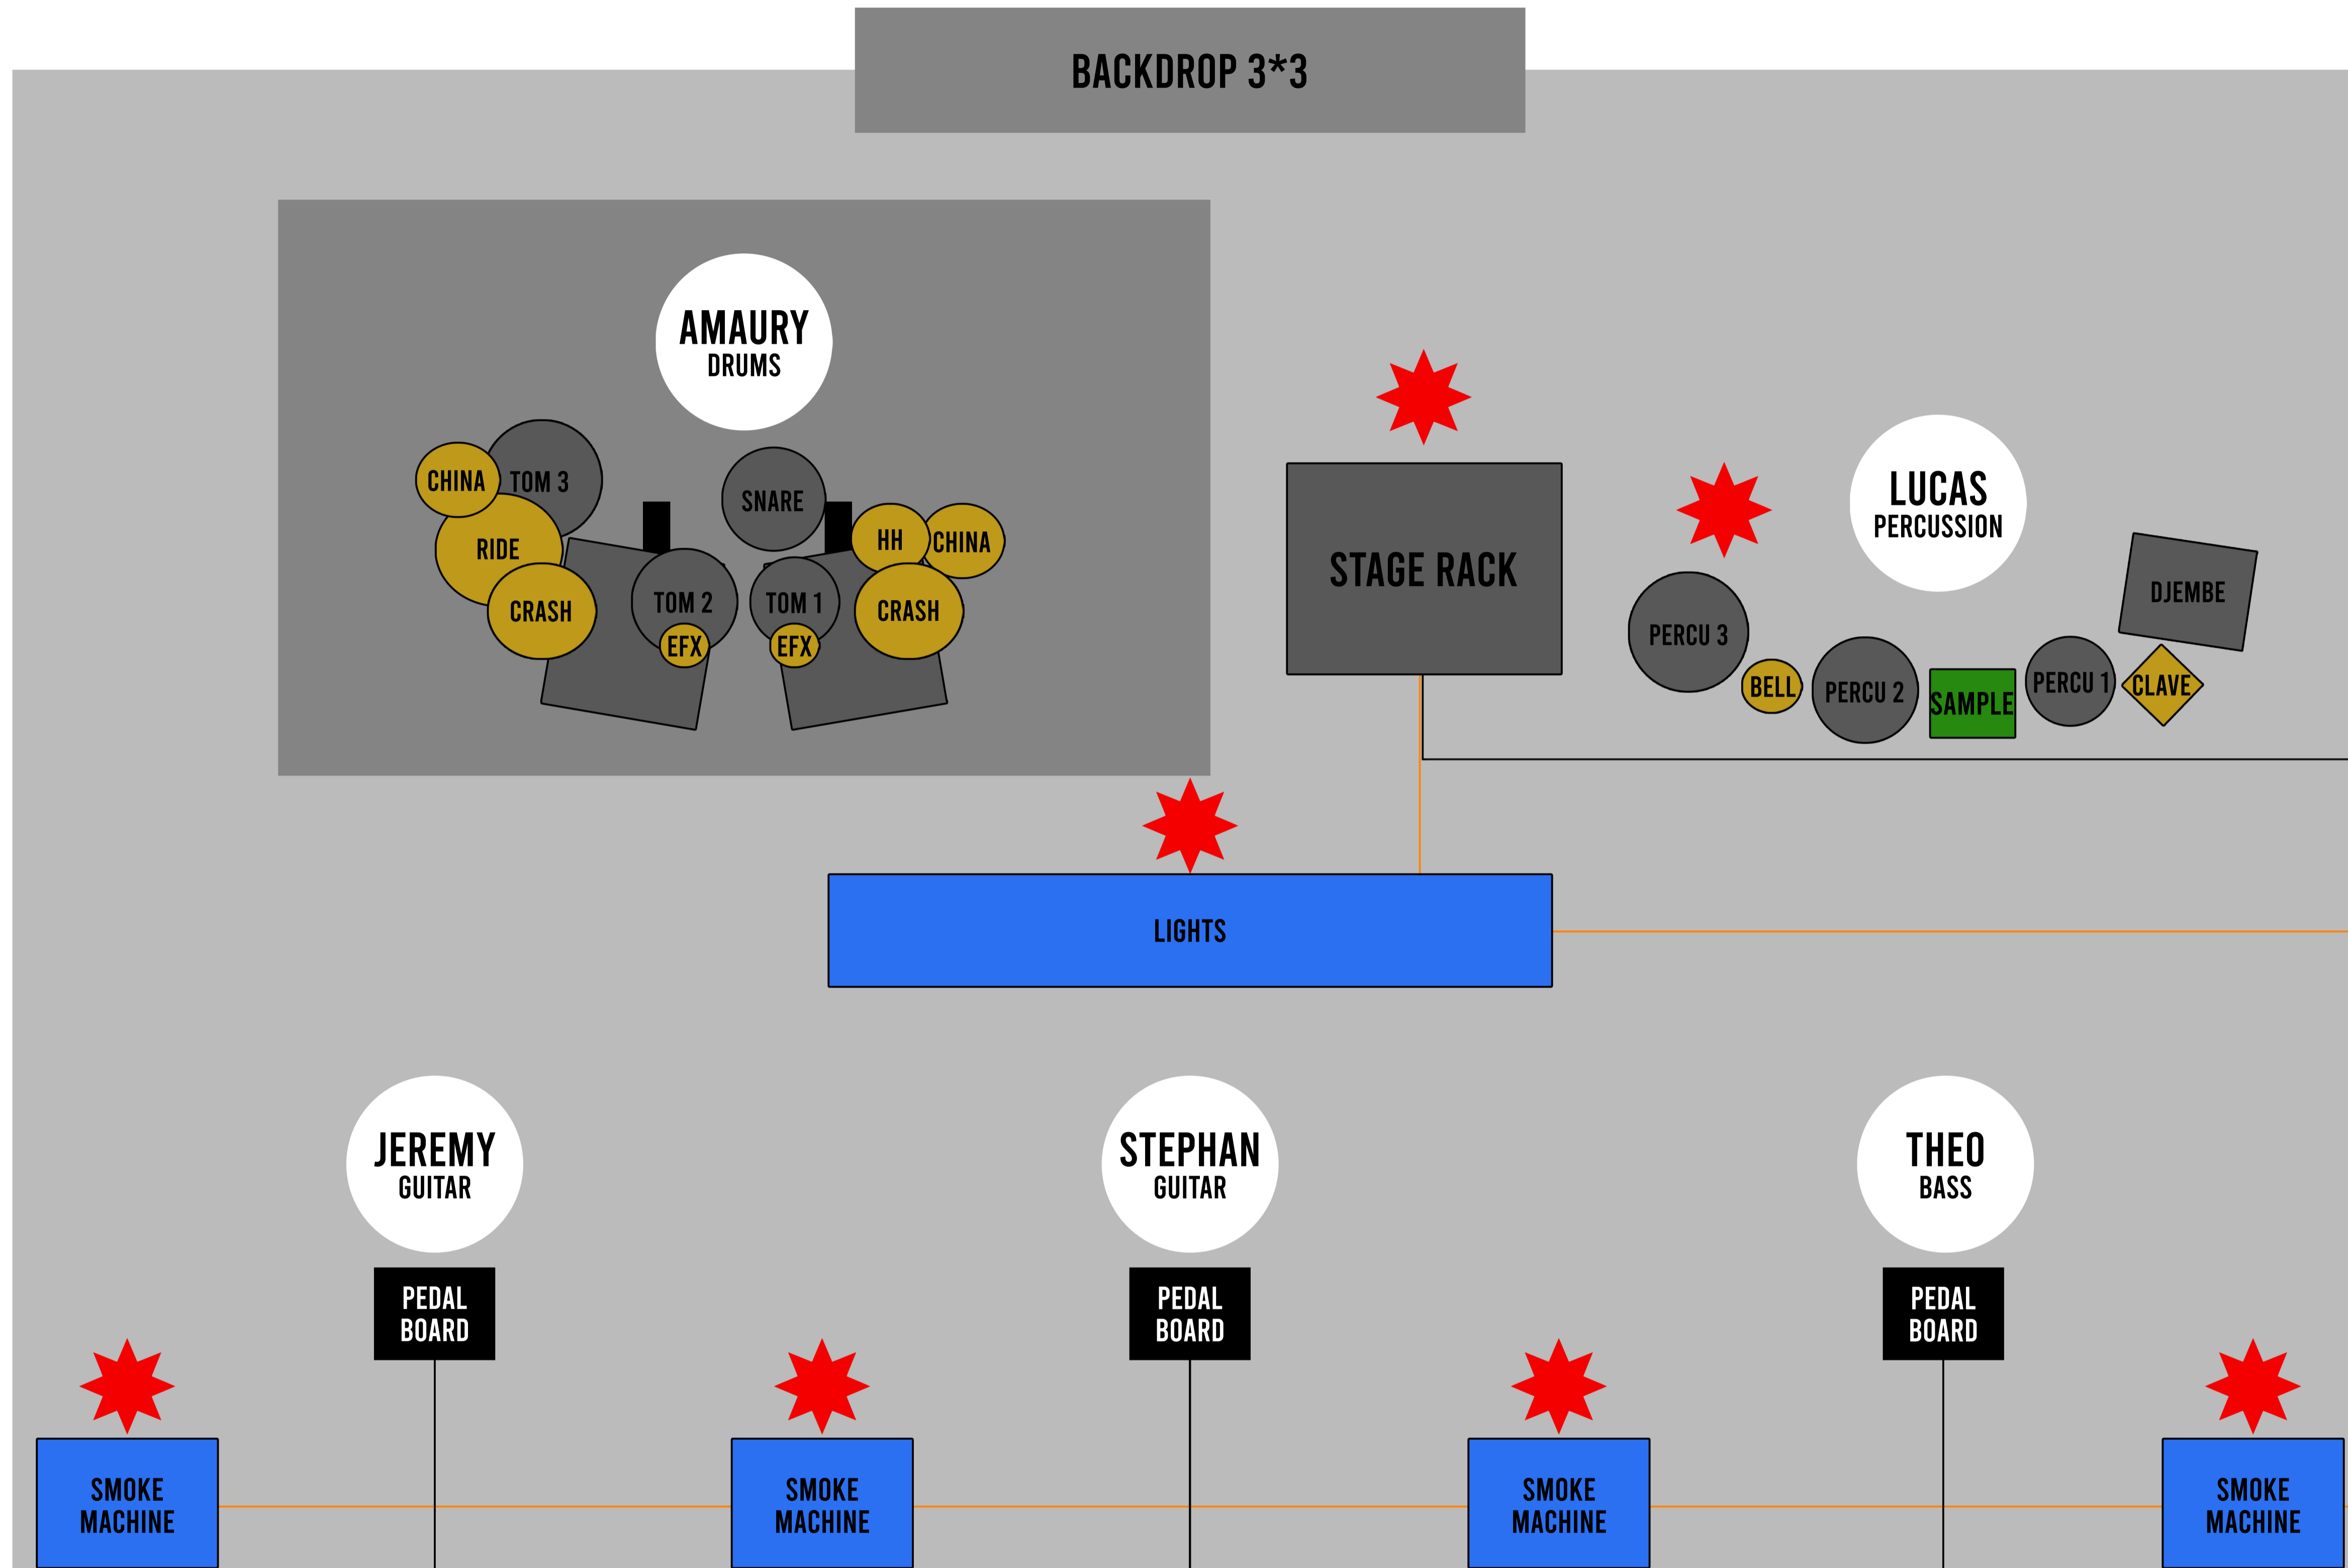

STAGE RIGHT
COTE JARDIN

STAGE LEFT
COTE COUR

 POWER 220 V

 RJ45

 DMX